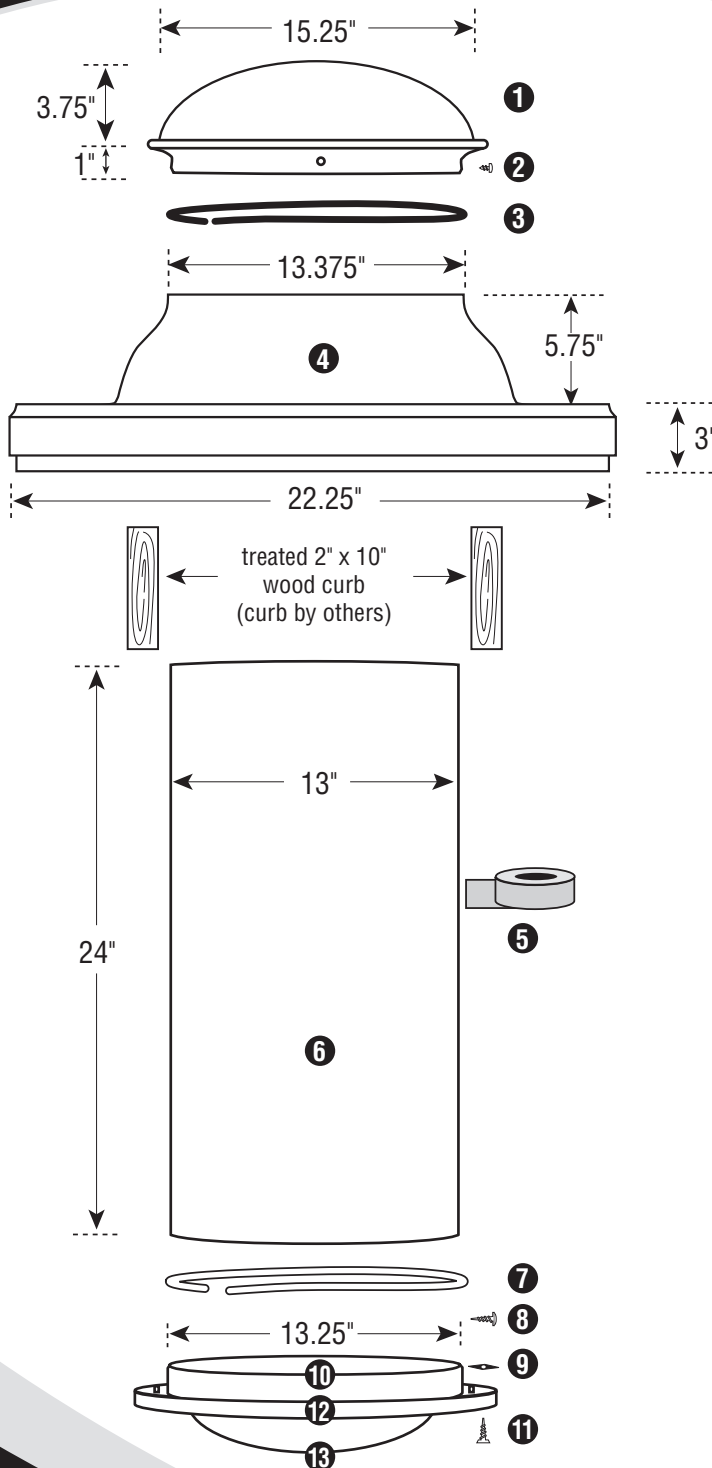

13" Tubular Skylight Technical Specifications

13" CURB-MOUNTED FLASHING

1. Clear UV Protected, 100% High Impact Modified Acrylic Dome
2. (4) Phillips Head Stainless Steel 1/4" Sheet Metal Screws
3. Black Nylon Horse Hair Gasket (Self-Adhesive Backed)
4. Commercial Pure Grade 1100 Series Aluminum Flashing
5. Heavy Duty Foil Tape
6. Light Pipe, (2) 24" Sections per Kit
7. White Nylon Horse Hair Gasket (Self-adhesive Backed)
8. (6) Tek Screws
9. (3) Black Speed Nuts
10. Aluminum Ceiling Ring
11. (3) 1 1/2" Phillips Screws
12. White Powder Coated Aluminum Trim Ring
13. High Impact Acrylic Soft White or Prismatic Diffuser

COVERAGE AREA

up to 300 sq. ft.

WATTAGE OUTPUT EQUIVALENT

up to 500 watts

MAXIMUM TUBE LIGHT LENGTH

20 feet

ICBO
Approved

OPTIONAL REMOTE CONTROLLED DIMMER