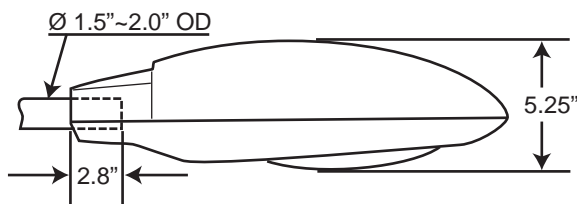

ECOBRIGHT High-Power LED Street Light Luminaire

Next Generation of Street Lighting

Specifications

Model	30W	50W	80W	100W	120W
Input Voltage	AC 85-265V (40-60Hz)	AC 85-265V (40-60Hz)	AC 85-265V (40-60Hz)	AC 85-265V (40-60Hz)	AC 85-265V (40-60Hz)
	DC 12/24V	DC 12/24V	-	-	-
Efficacy	70 Lm/W	70 Lm/W	70 Lm/W	70 Lm/W	70 Lm/W
CRI	≥ 80	≥ 80	≥ 80	≥ 80	≥ 80
Luminous Flux	2100 Lm	3500 Lm	5600 Lm	7000 Lm	8400 Lm
Recommended Mounting Height	10-20 ft. (3-6m)	13-23 ft. (4-7m)	20-32 ft. (6-10m)	25-35 ft. (8-10m)	25-35 ft. (8-12m)
Center Illuminance	30 Lux @ 4m 15 Lux @ 6m	67 Lux @ 4m 32 Lux @ 6m 19 Lux @ 8m	45 Lux @ 6m 26 Lux @ 8m 17 Lux @ 10m	30 Lux @ 8m 21 Lux @ 10m 15 Lux @ 12m	39 Lux @ 10m 26 Lux @ 12m
Lighting Angle	120°	120°	120°	120°	120°
Working Temperature	122°F	122°F	122°F	122°F	122°F
Dimension	21"x10"x5"	21"x10"x5"	32"x12"x8"	32"x12"x8"	32"x12"x8"

Toll Free: (888) 688-3999
Phone: (415) 887-7668
<http://www.gg-energy.com>