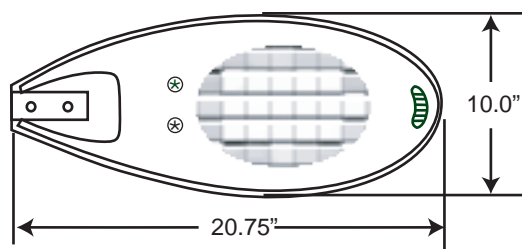

ECOBRIGHT 30W/50W Model

Toll Free: (888) 688-3999
Phone: (415) 887-7668
<http://www.gg-energy.com>