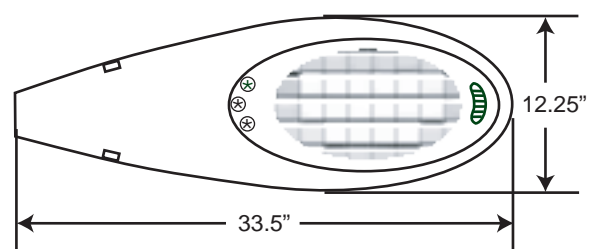

Next Generation of Street Lighting

Specifications

Model	30W	50W	80W	100W	120W
Input Voltage	AC 85-265V (40-60Hz)	AC 85-265V (40-60Hz)	AC 85-265V (40-60Hz)	AC 85-265V (40-60Hz)	AC 85-265V (40-60Hz)
	DC 12/24V	DC 12/24V	-	-	-
Efficacy	70 Lm/W	70 Lm/W	70 Lm/W	70 Lm/W	70 Lm/W
CRI	≥ 80	≥ 80	≥ 80	≥ 80	≥ 80
Luminous Flux	2100 Lm	3500 Lm	5600 Lm	7000 Lm	8400 Lm
Recommended Mounting Height	10-20 ft. (3-6m)	13-23 ft. (4-7m)	20-32 ft. (6-10m)	25-35 ft. (8-10m)	25-35 ft. (8-12m)
Center Illuminance	30 Lux @ 4m 15 Lux @ 6m	67 Lux @ 4m 32 Lux @ 6m 19 Lux @ 8m	45 Lux @ 6m 26 Lux @ 8m 17 Lux @ 10m	30 Lux @ 8m 21 Lux @ 10m 15 Lux @ 12m	39 Lux @ 10m 26 Lux @ 12m
Lighting Angle	120°	120°	120°	120°	120°
Working Temperature	122°F	122°F	122°F	122°F	122°F
Dimension	21"x10"x5"	21"x10"x5"	32"x12"x8"	32"x12"x8"	32"x12"x8"

50W Photometric

100W Photometric

ECOBRIGHT 30W/50W Model

ECOBRIGHT 80W/100W/120W Model

Toll Free: (888) 688-3999
 Phone: (415) 887-7668
<http://www.gg-energy.com>