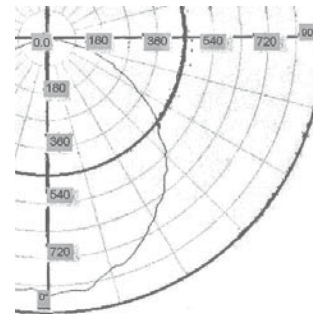

100W Photometric