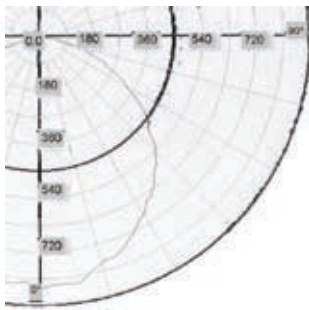

Next Generation of Street Lighting

Specifications

Model	30W	50W	80W	100W	120W
Input Voltage	AC 85-265V (40-60Hz)	AC 85-265V (40-60Hz)	AC 85-265V (40-60Hz)	AC 85-265V (40-60Hz)	AC 85-265V (40-60Hz)
	DC 12/24V	DC 12/24V	-	-	-
Efficacy	70 Lm/W	70 Lm/W	70 Lm/W	70 Lm/W	70 Lm/W
CRI	≥ 80	≥ 80	≥ 80	≥ 80	≥ 80
Luminous Flux	2100 Lm	3500 Lm	5600 Lm	7000 Lm	8400 Lm
Recommended Mounting Height	10-20 ft. (3-6m)	13-23 ft. (4-7m)	20-32 ft. (6-10m)	25-35 ft. (8-10m)	25-35 ft. (8-12m)
Center Illuminance	30 Lux @ 4m 15 Lux @ 6m	67 Lux @ 4m 32 Lux @ 6m 19 Lux @ 8m	45 Lux @ 6m 26 Lux @ 8m 17 Lux @ 10m	30 Lux @ 8m 21 Lux @ 10m 15 Lux @ 12m	39 Lux @ 10m 26 Lux @ 12m
Lighting Angle	120°	120°	120°	120°	120°
Working Temperature	122°F	122°F	122°F	122°F	122°F
Dimension	21"x10"x5"	21"x10"x5"	32"x12"x8"	32"x12"x8"	32"x12"x8"