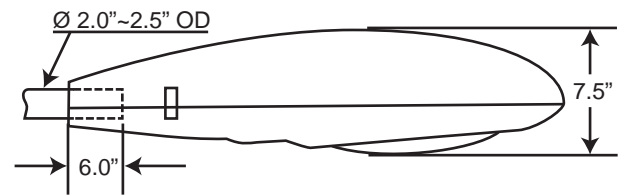

ECOBRIGHT High-Power LED Street Light Luminaire

Next Generation of Street Lighting

Specifications

Model	30W	50W	80W	100W	120W
Input Voltage	AC 85-265V (40-60Hz)	AC 85-265V (40-60Hz)	AC 85-265V (40-60Hz)	AC 85-265V (40-60Hz)	AC 85-265V (40-60Hz)
	DC 12/24V	DC 12/24V	-	-	-
Efficacy	70 Lm/W	70 Lm/W	70 Lm/W	70 Lm/W	70 Lm/W
CRI	≥ 80	≥ 80	≥ 80	≥ 80	≥ 80
Luminous Flux	2100 Lm	3500 Lm	5600 Lm	7000 Lm	8400 Lm
Recommended Mounting Height	10-20 ft. (3-6m)	13-23 ft. (4-7m)	20-32 ft. (6-10m)	25-35 ft. (8-10m)	25-35 ft. (8-12m)
Center Illuminance	30 Lux @ 4m 15 Lux @ 6m	67 Lux @ 4m 32 Lux @ 6m 19 Lux @ 8m	45 Lux @ 6m 26 Lux @ 8m 17 Lux @ 10m	30 Lux @ 8m 21 Lux @ 10m 15 Lux @ 12m	39 Lux @ 10m 26 Lux @ 12m
Lighting Angle	120°	120°	120°	120°	120°
Working Temperature	122°F	122°F	122°F	122°F	122°F
Dimension	21"x10"x5"	21"x10"x5"	32"x12"x8"	32"x12"x8"	32"x12"x8"

Toll Free: (888) 688-3999
Phone: (415) 887-7668
<http://www.gg-energy.com>