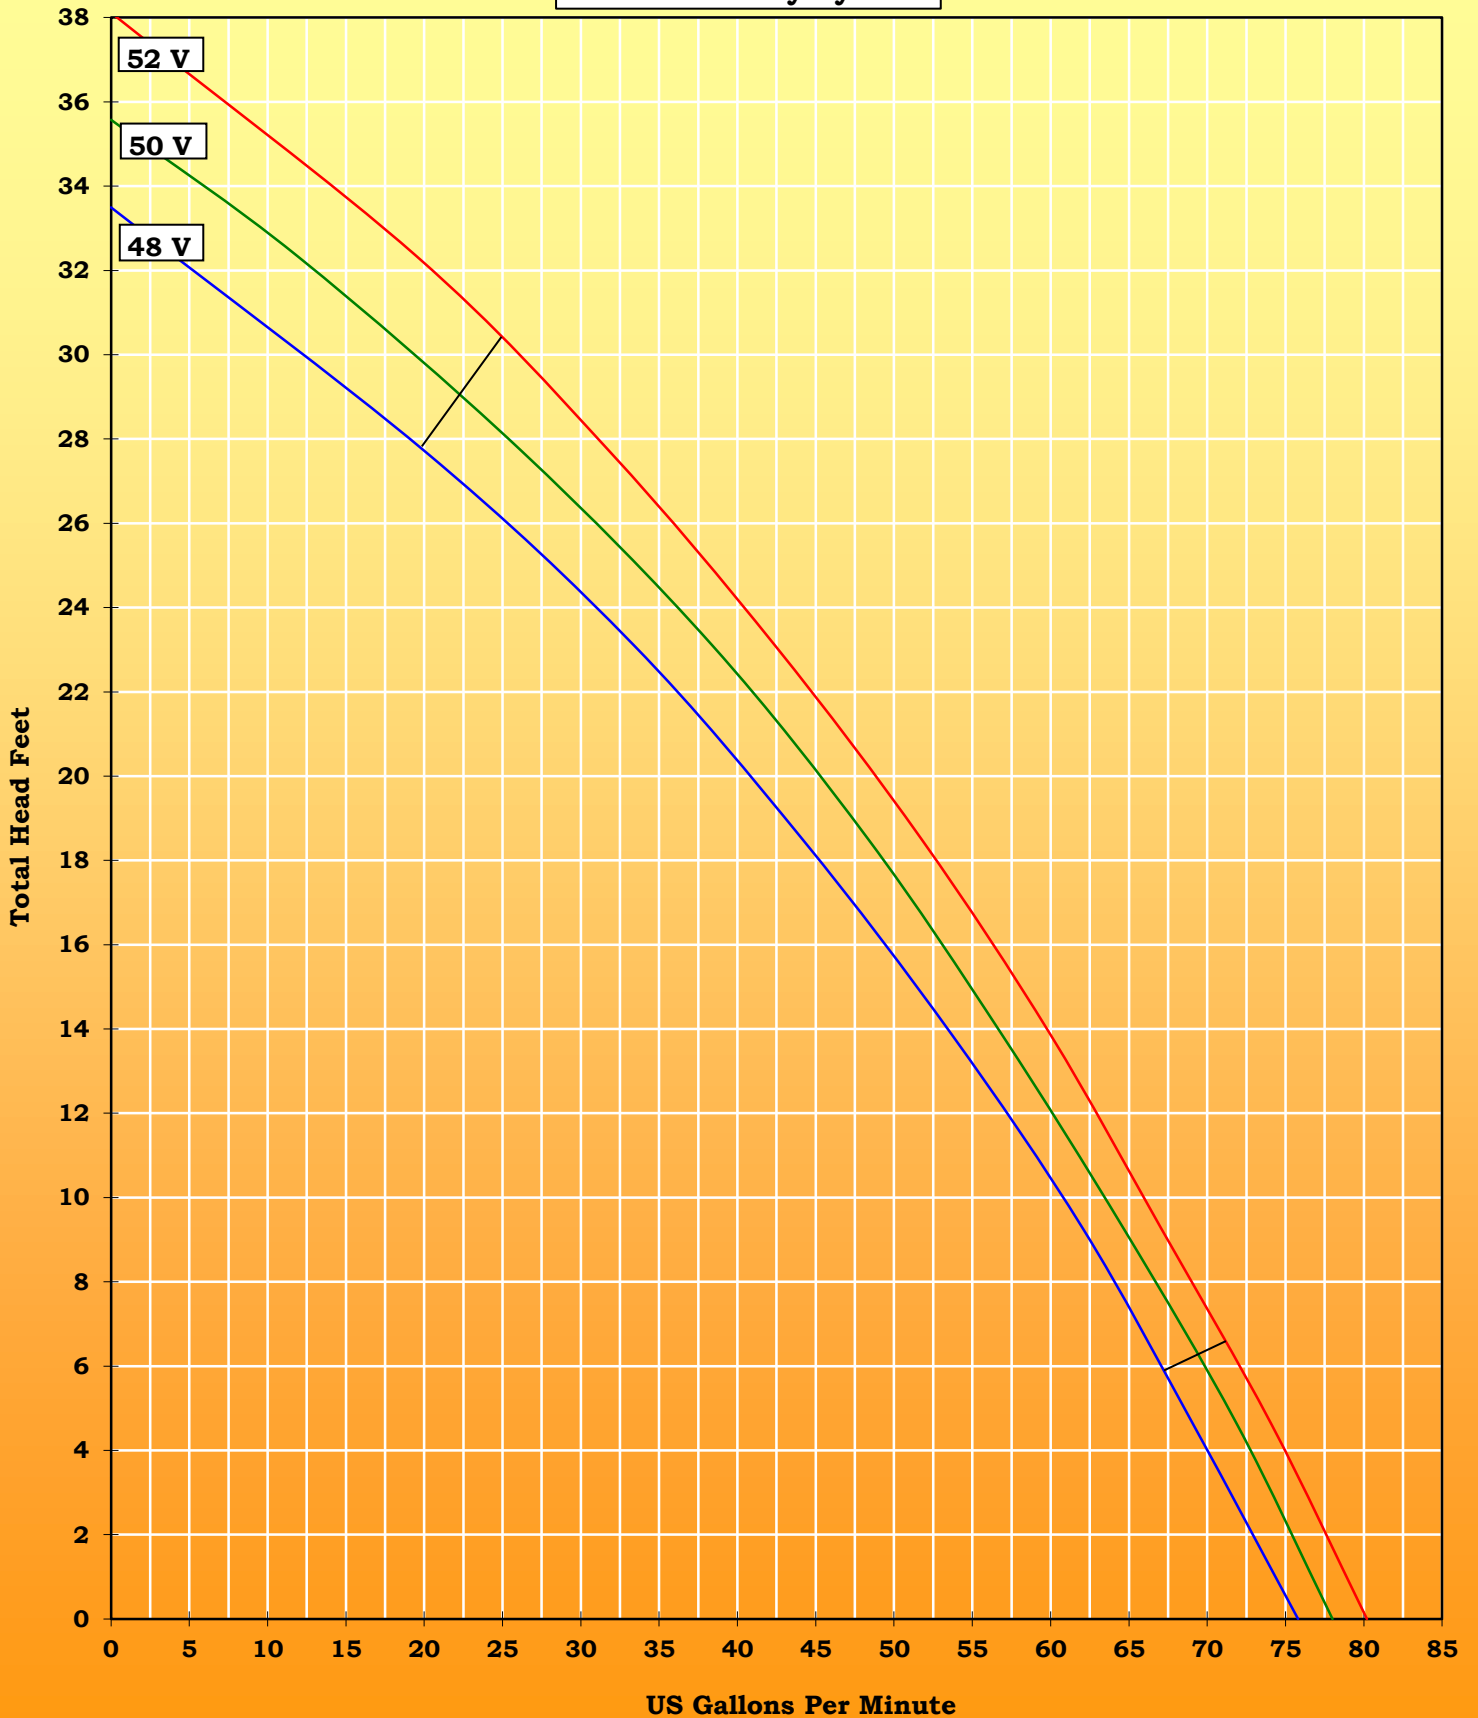

# SunPumps Centrifugal Pool Pumps Model SCP 48-18-48Y BC

48 Volt Battery System

## **Model SCP 48-18-48Y BC**

1 HP Brushless DC Motor

PSI	TDH Feet	TDH Meters	Motor Voltage	Motor Amps	U.S. GPM	LPM	Motor Watts	System Efficiency
0	0	0.0	48	6.71	76	287	322	0%
2	5	1.4	48	6.71	69	262	322	19%
4	9	2.8	48	6.97	62	235	335	32%
6	14	4.2	48	7.11	54	203	341	41%
8	18	5.6	48	7.09	44	167	340	45%
10	23	7.0	48	6.85	33	126	329	44%
12	28	8.5	48	6.18	20	76	297	35%
15	33	10.2	48	4.75	0	0	228	0%