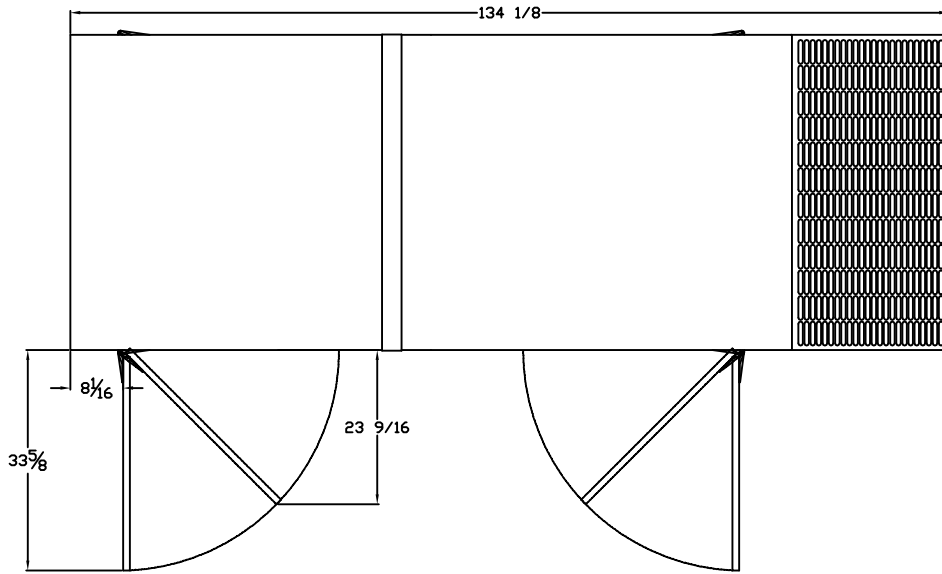

OUTLINE DIMENSIONS FOR SP-1200 & SP-1500 LEVEL 2 ENCLOSURE (HINGED DOORS)

TOP VIEW

(GEN-SET HAS (4) DOORS, (2) SHOWN OPEN ARE TYPICAL FOR BOTH SIDES)

FRAME VIEW

GENERATOR END VIEW

SIDE VIEW

RADIATOR END VIEW