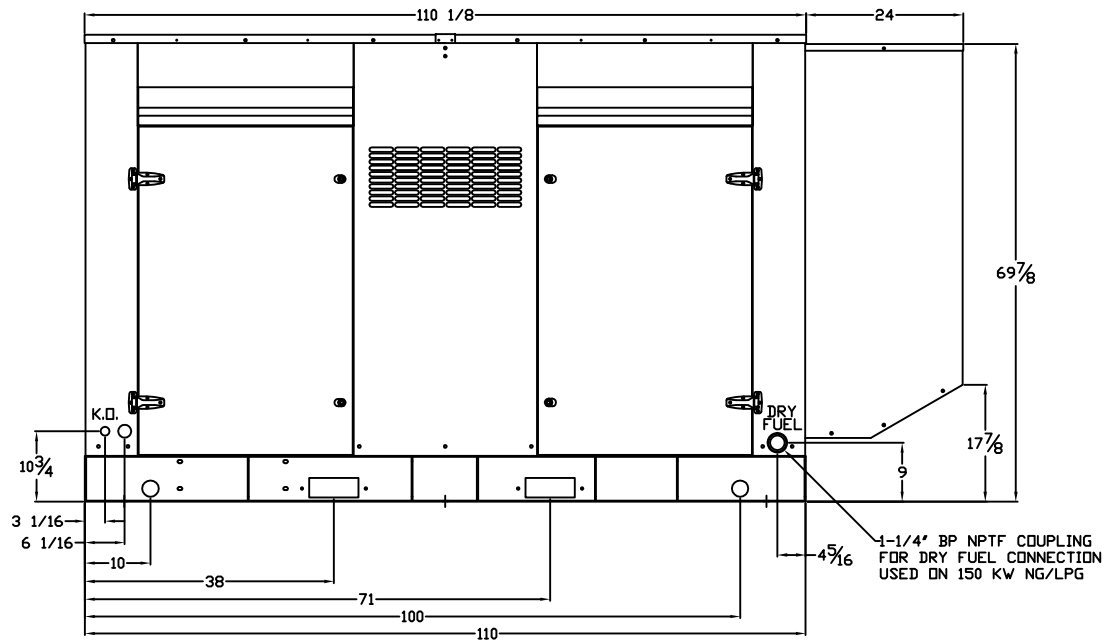

OUTLINE DIMENSIONS FOR SP-1200 & SP-1500 LEVEL 2 ENCLOSURE (HINGED DOORS)

TOP VIEW

(GEN-SET HAS (4) DOORS, (2) SHOWN OPEN ARE TYPICAL FOR BOTH SIDES)

FRAME VIEW

GENERATOR END VIEW

SIDE VIEW

RADIATOR END VIEW