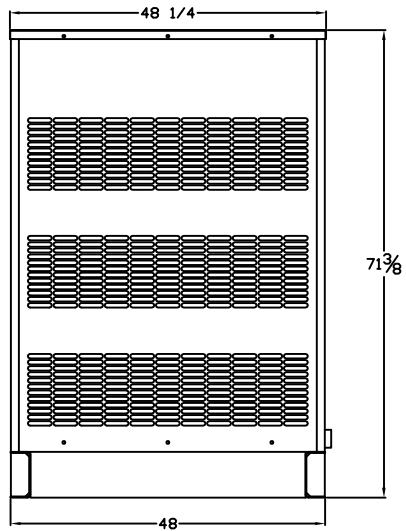

OUTLINE DIMENSIONS FOR SP-1200 & SP-1500 LEVEL 2 ENCLOSURE (HINGED DOORS)

TOP VIEW

(GEN-SET HAS (4) DOORS, (2) SHOWN OPEN ARE TYPICAL FOR BOTH SIDES)

FRAME VIEW

GENERATOR END VIEW

SIDE VIEW

RADIATOR END VIEW