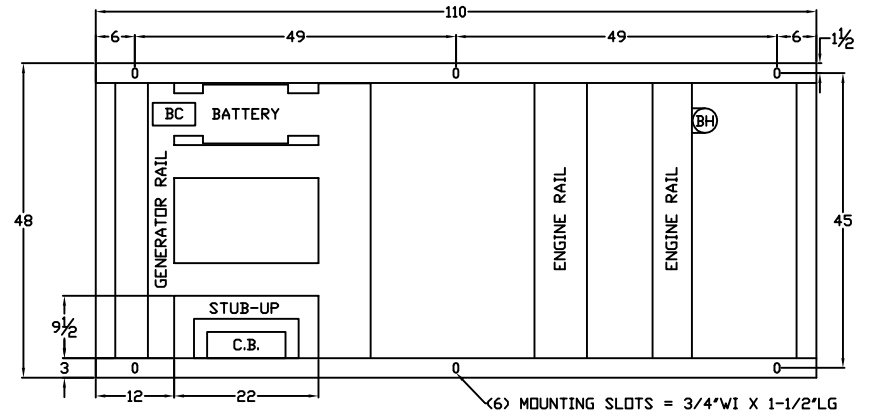

OUTLINE DIMENSIONS FOR SP-1200 & SP-1500 LEVEL 2 ENCLOSURE (HINGED DOORS)

TOP VIEW

(GEN-SET HAS (4) DOORS, (2) SHOWN OPEN ARE TYPICAL FOR BOTH SIDES)

FRAME VIEW

GENERATOR END VIEW

SIDE VIEW

RADIATOR END VIEW