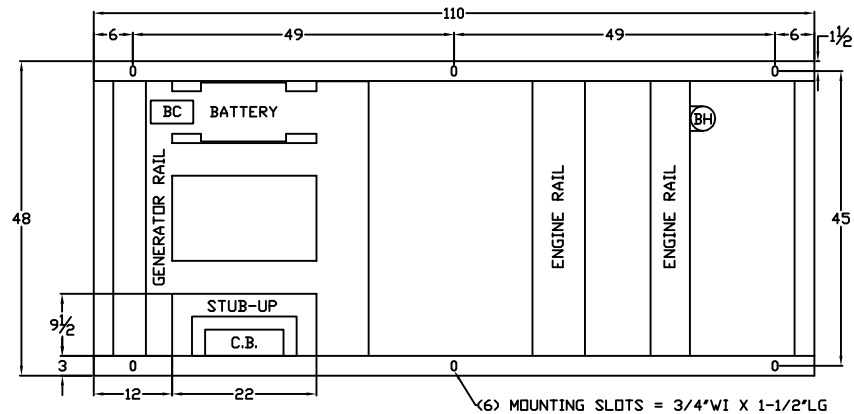

OUTLINE DIMENSIONS FOR SP-1200 & SP-1500 LEVEL 3 ENCLOSURE (HINGED DOORS & HOSPITAL GRADE SILENCER)

TOP VIEW

(GEN-SET HAS (4) DOORS, (2) SHOWN OPEN ARE TYPICAL FOR BOTH SIDES)

FRAME VIEW

GENERATOR END VIEW

SIDE VIEW

RADIATOR END VIEW