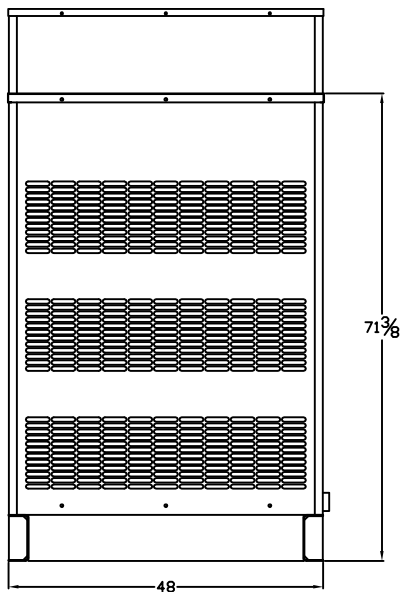

OUTLINE DIMENSIONS FOR SP-1200 & SP-1500 LEVEL 3 ENCLOSURE (HINGED DOORS & HOSPITAL GRADE SILENCER)

TOP VIEW

(GEN-SET HAS (4) DOORS, (2) SHOWN OPEN ARE TYPICAL FOR BOTH SIDES)

FRAME VIEW

GENERATOR END VIEW

SIDE VIEW

RADIATOR END VIEW