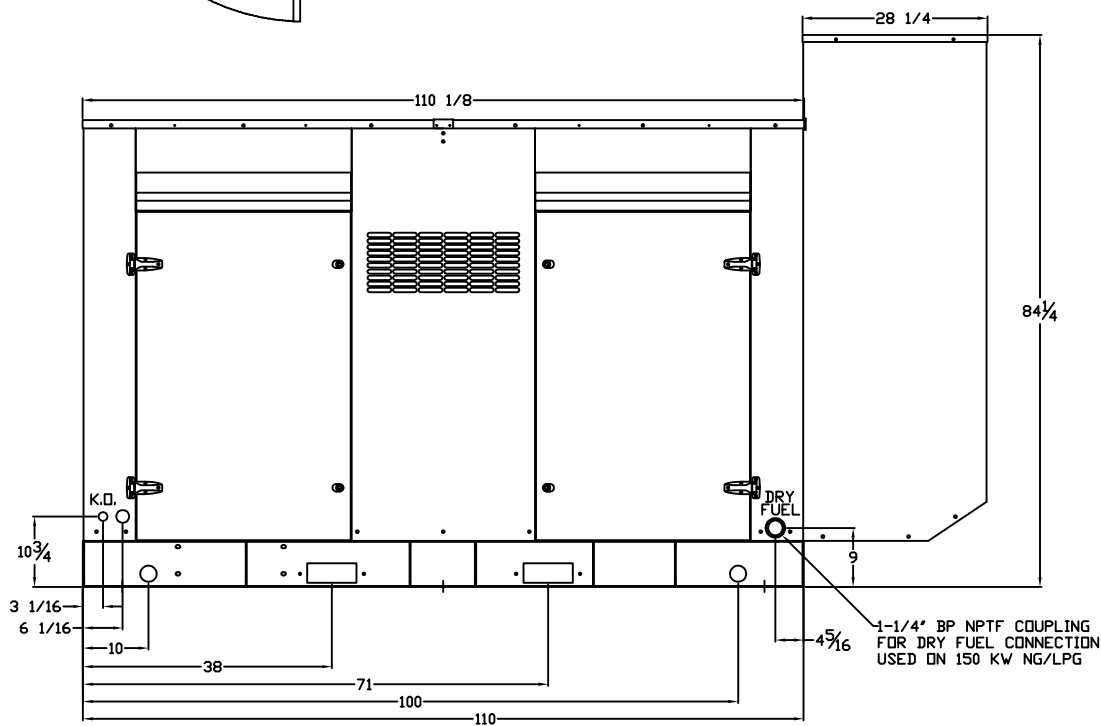

OUTLINE DIMENSIONS FOR SP-1200 & SP-1500 LEVEL 3 ENCLOSURE (HINGED DOORS & HOSPITAL GRADE SILENCER)

TOP VIEW

(GEN-SET HAS (4) DOORS, (2) SHOWN OPEN ARE TYPICAL FOR BOTH SIDES)

FRAME VIEW

GENERATOR END VIEW

SIDE VIEW

RADIATOR END VIEW