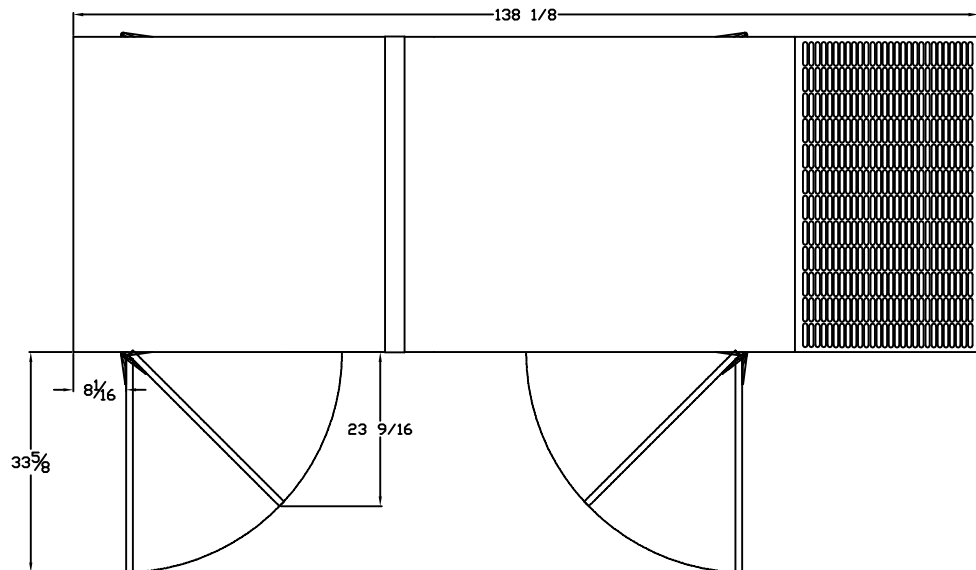

OUTLINE DIMENSIONS FOR SP-1200 & SP-1500 LEVEL 3 ENCLOSURE (HINGED DOORS & HOSPITAL GRADE SILENCER)

TOP VIEW

(GEN-SET HAS (4) DOORS, (2) SHOWN OPEN ARE TYPICAL FOR BOTH SIDES)

FRAME VIEW

GENERATOR END VIEW

SIDE VIEW

RADIATOR END VIEW