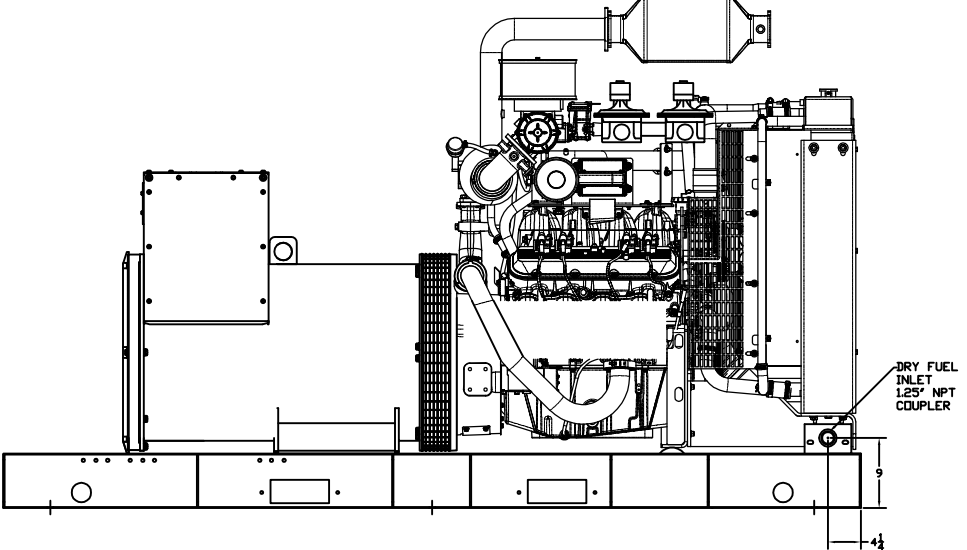

DIMENSIONAL OVERVIEW OF SP-1500 OPEN GEN-SET

TOP VIEW

RADIATOR END VIEW

CONTROL SIDE VIEW

GENERATOR END VIEW

FUEL SIDE SIDE VIEW