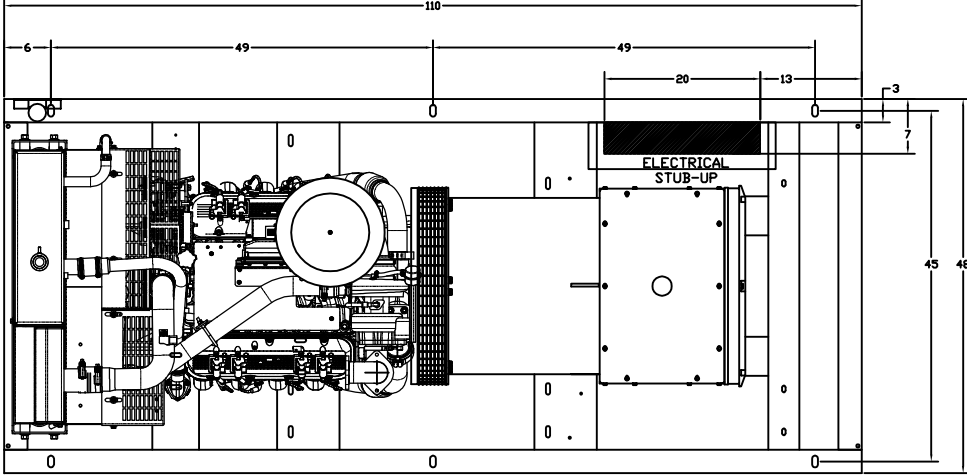

DIMENSIONAL OVERVIEW OF SP-1500 OPEN GEN-SET

TOP VIEW

RADIATOR END VIEW

CONTROL SIDE VIEW

GENERATOR END VIEW

FUEL SIDE SIDE VIEW