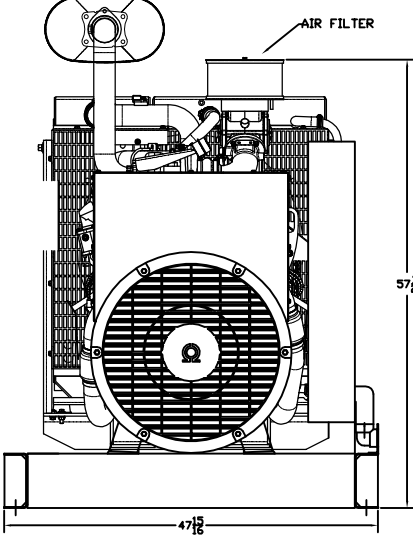

DIMENSIONAL OVERVIEW OF SP-1500 OPEN GEN-SET

TOP VIEW

RADIATOR END VIEW

CONTROL SIDE VIEW

GENERATOR END VIEW

FUEL SIDE SIDE VIEW