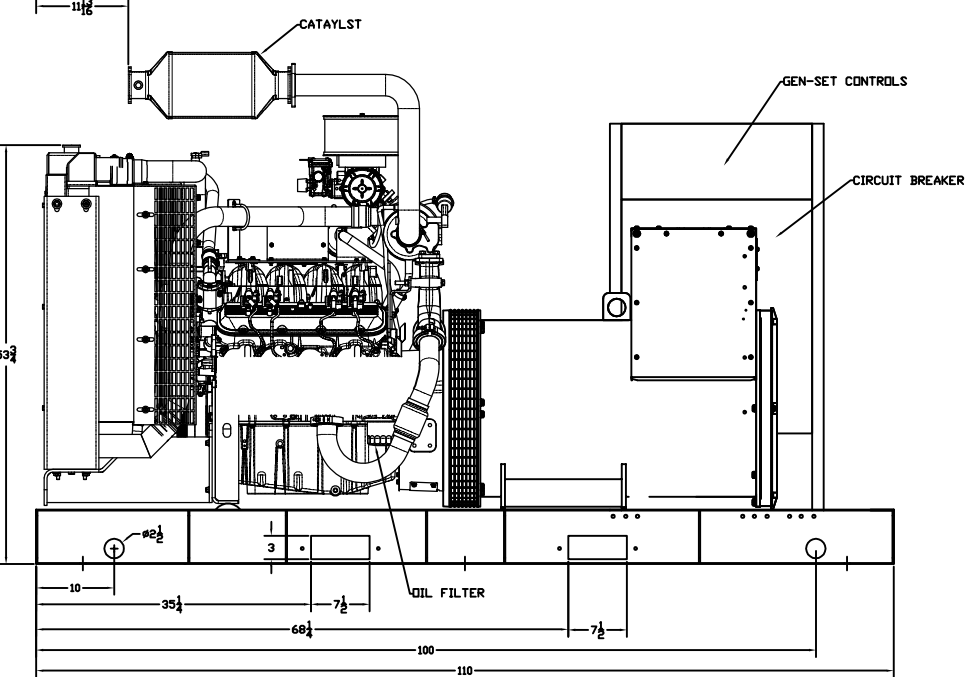

DIMENSIONAL OVERVIEW OF SP-1500 OPEN GEN-SET

TOP VIEW

RADIATOR END VIEW

CONTROL SIDE VIEW

GENERATOR END VIEW

FUEL SIDE SIDE VIEW