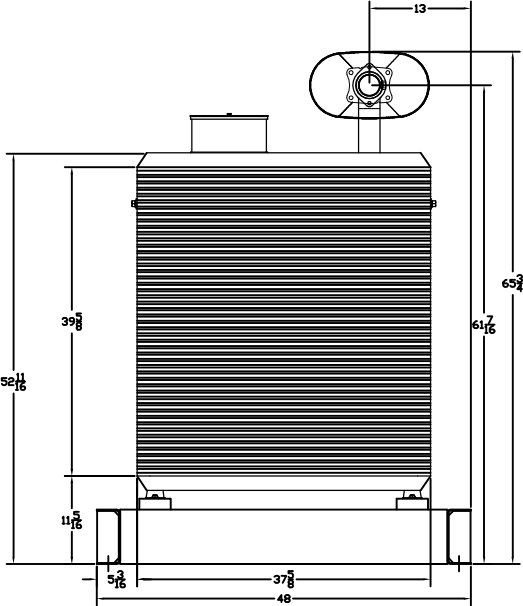

DIMENSIONAL OVERVIEW OF SP-1500 OPEN GEN-SET

TOP VIEW

RADIATOR END VIEW

CONTROL SIDE VIEW

GENERATOR END VIEW

FUEL SIDE SIDE VIEW