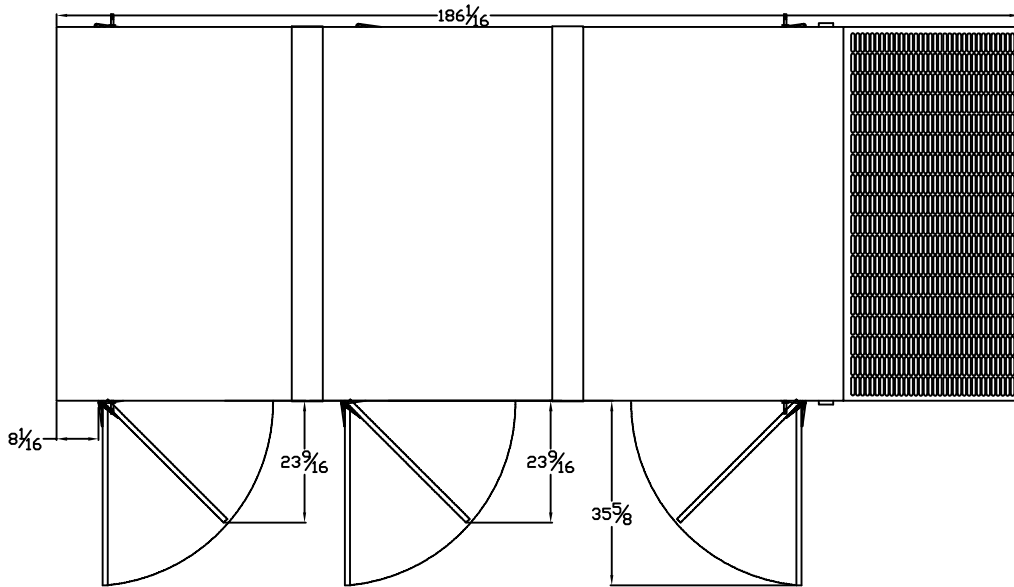

# LEVEL 2 ENCLOSURE OUTLINE DIMENSIONS FOR SP-2000, THRU SP-3000 & SPMD-3500 THRU SPMD-5000

## TOP VIEW

(GEN-SET HAS (6) DOORS, (3) SHOWN OPEN ARE TYPICAL FOR BOTH SIDES)

## SIDE VIEW