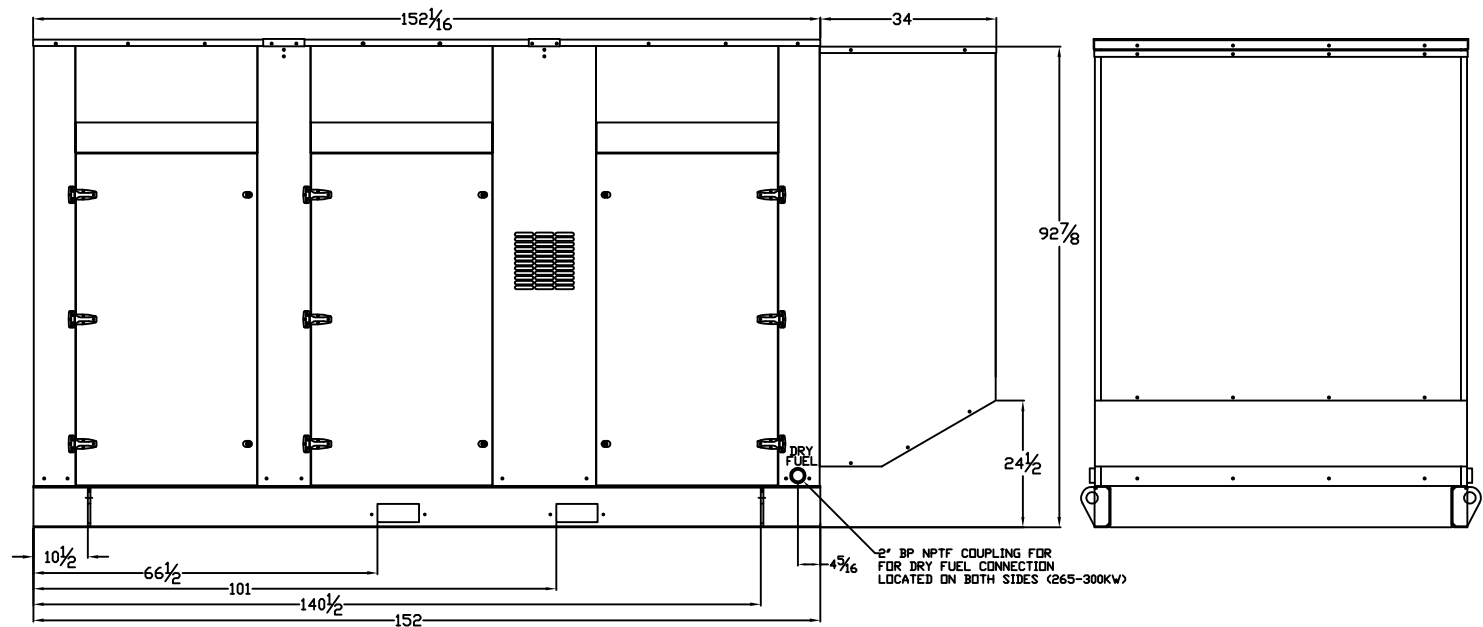

RADIATOR END VIEW

SIDE VIEW