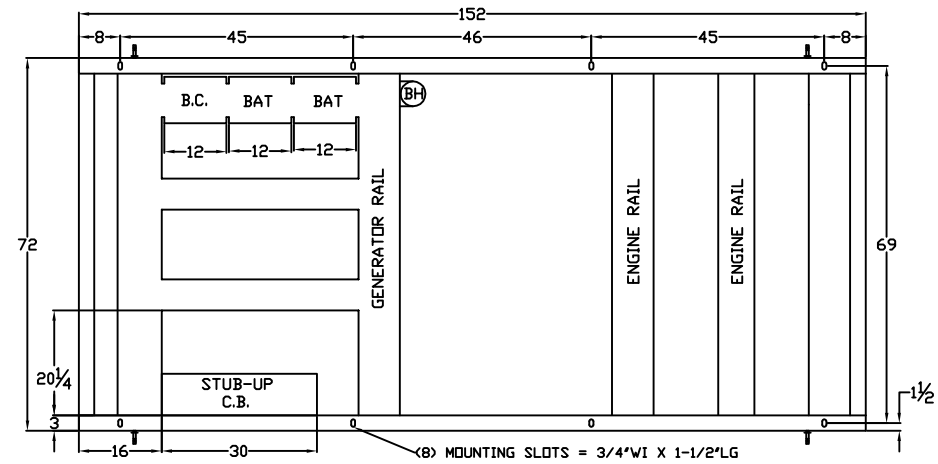

LEVEL 2 ENCLOSURE OUTLINE DIMENSIONS FOR SP-2000, THRU SP-3000 & SPMD-3500 THRU SPMD-5000

(GEN-SET HAS (6) DOORS, (3) SHOWN OPEN ARE TYPICAL FOR BOTH SIDES)

FRAME VIEW