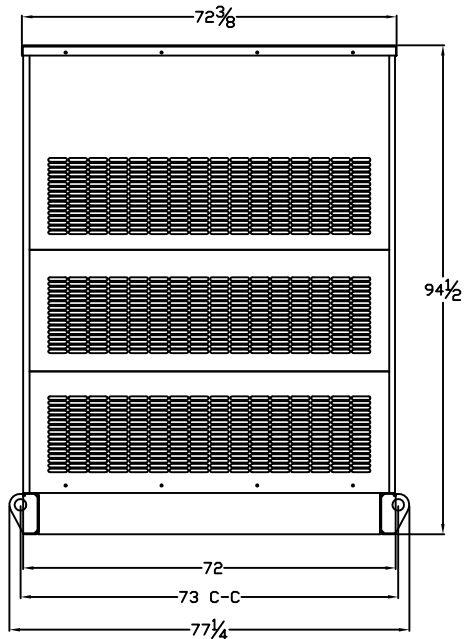

GENERATOR END VIEW