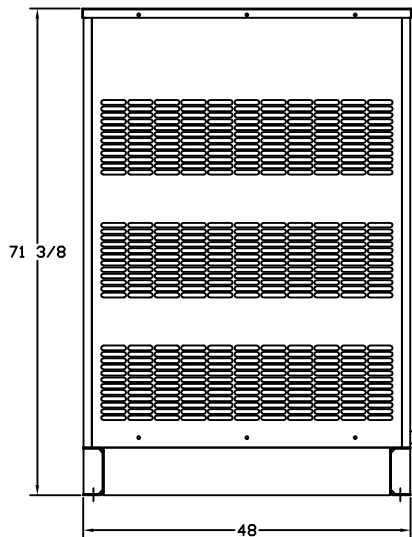

OUTLINE DIMENSIONS FOR 80 THRU 96 KW LEVEL 2 ENCLOSURE (HINGED DOORS)

TOP VIEW

(GEN-SET HAS (4) DOORS, (2) SHOWN OPEN ARE TYPICAL FOR BOTH SIDES)

BASE VIEW

GENERATOR END VIEW

SIDE VIEW

RADIATOR END VIEW