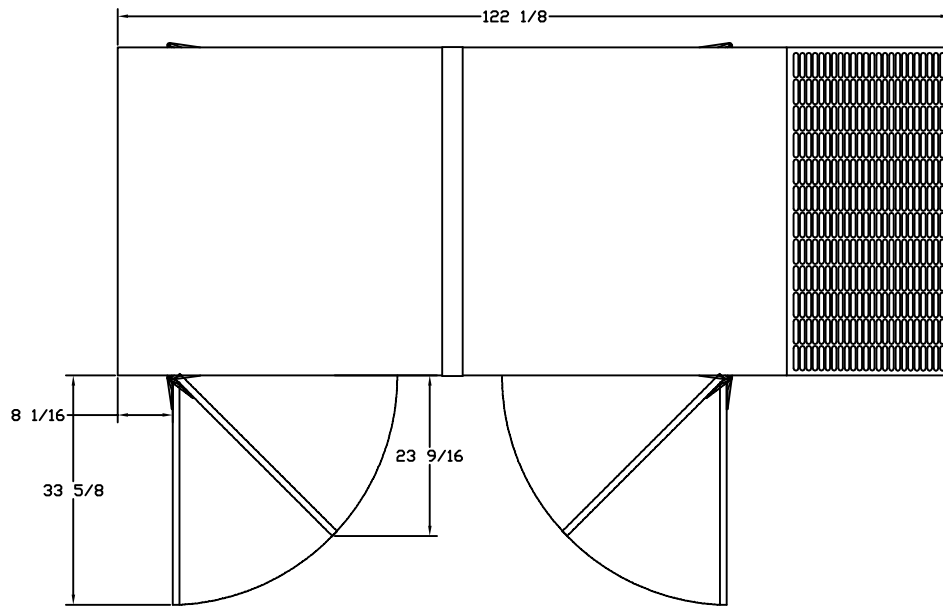

OUTLINE DIMENSIONS FOR 80 THRU 96 KW LEVEL 2 ENCLOSURE (HINGED DOORS)

TOP VIEW

(GEN-SET HAS (4) DOORS, (2) SHOWN OPEN ARE TYPICAL FOR BOTH SIDES)

BASE VIEW

GENERATOR END VIEW

SIDE VIEW

RADIATOR END VIEW