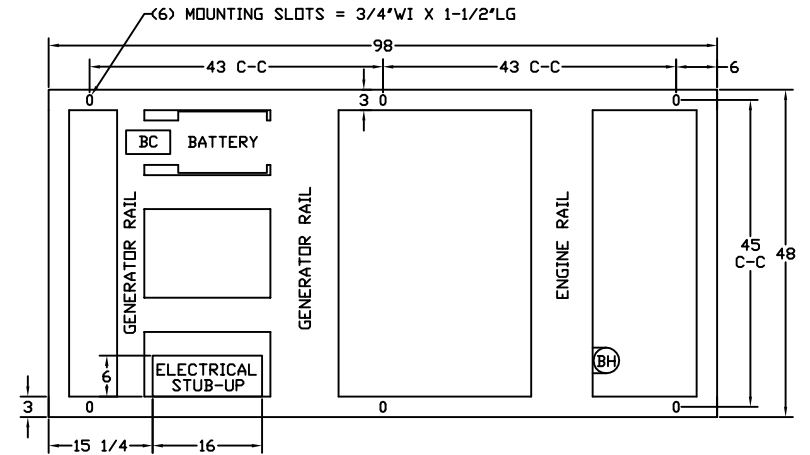

OUTLINE DIMENSIONS FOR 80 THRU 96 KW LEVEL 2 ENCLOSURE (HINGED DOORS)

TOP VIEW

(GEN-SET HAS (4) DOORS, (2) SHOWN OPEN ARE TYPICAL FOR BOTH SIDES)

BASE VIEW

GENERATOR END VIEW

SIDE VIEW

RADIATOR END VIEW