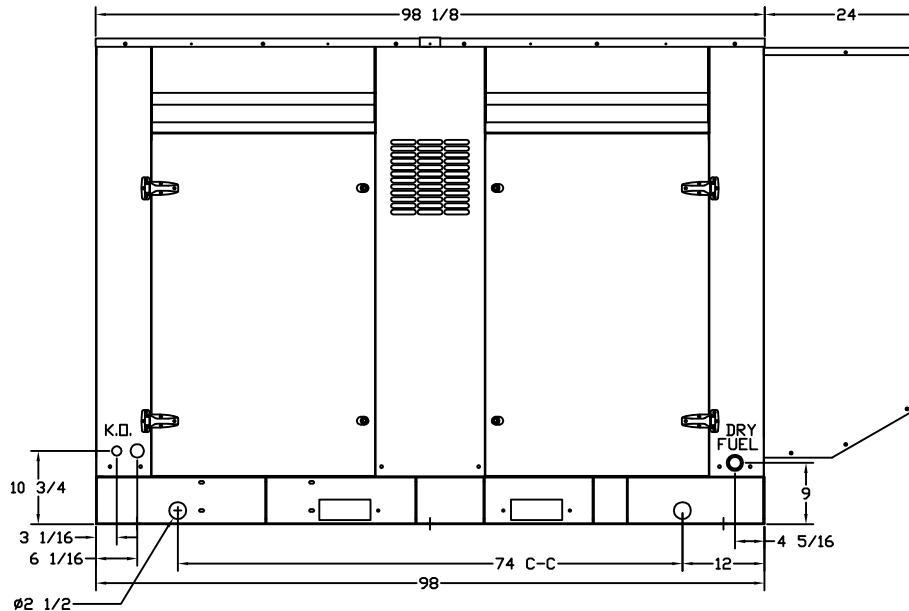

OUTLINE DIMENSIONS FOR 80 THRU 96 KW LEVEL 2 ENCLOSURE (HINGED DOORS)

TOP VIEW

(GEN-SET HAS (4) DOORS, (2) SHOWN OPEN ARE TYPICAL FOR BOTH SIDES)

BASE VIEW

GENERATOR END VIEW

SIDE VIEW

RADIATOR END VIEW