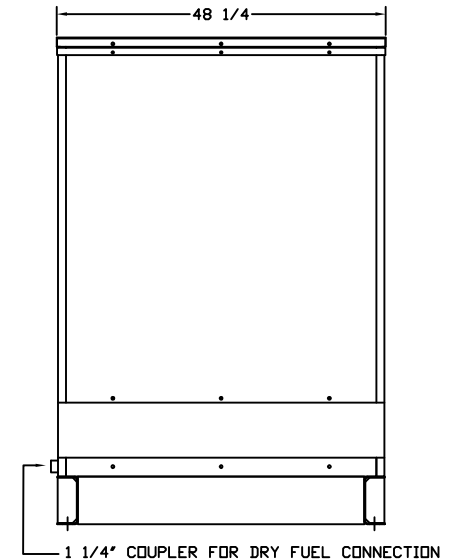

OUTLINE DIMENSIONS FOR 80 THRU 96 KW LEVEL 2 ENCLOSURE (HINGED DOORS)

TOP VIEW

(GEN-SET HAS (4) DOORS, (2) SHOWN OPEN ARE TYPICAL FOR BOTH SIDES)

BASE VIEW

GENERATOR END VIEW

SIDE VIEW

RADIATOR END VIEW