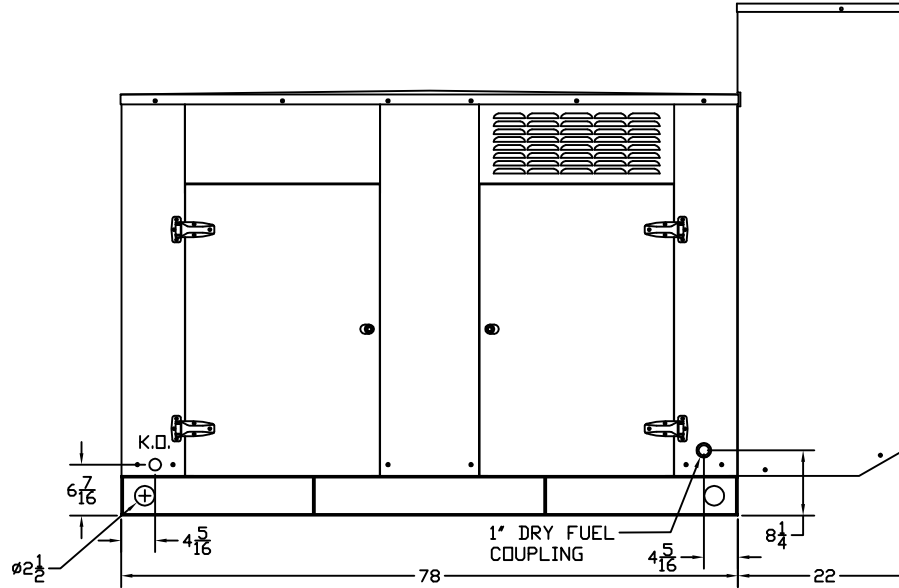

OUTLINE DIMENSIONS FOR 41 THRU 62 KW LEVEL 3 ENCLOSURE (HINGED DOORS & HOSPITAL GRADE SILENCER)

TOP VIEW

FRAME VIEW

GENERATOR END VIEW

SIDE VIEW

RADIATOR END VIEW