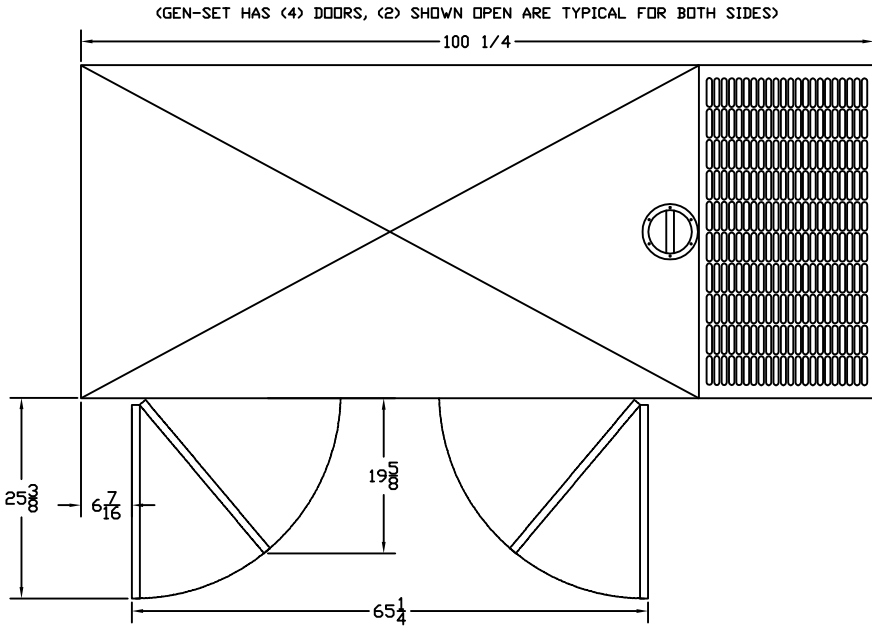

OUTLINE DIMENSIONS FOR 41 THRU 62 KW LEVEL 3 ENCLOSURE (HINGED DOORS & HOSPITAL GRADE SILENCER)

TOP VIEW

FRAME VIEW

GENERATOR END VIEW

SIDE VIEW

RADIATOR END VIEW