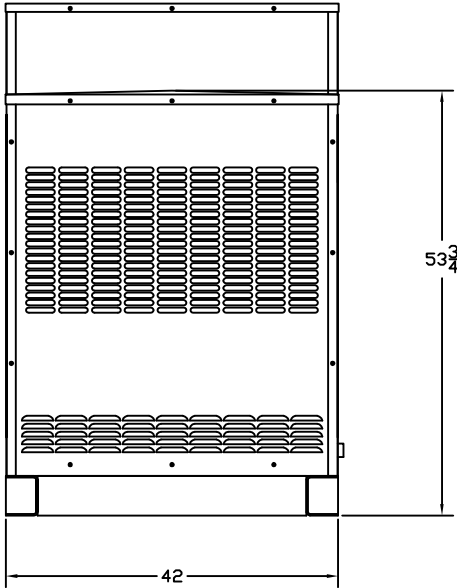

OUTLINE DIMENSIONS FOR 41 THRU 62 KW LEVEL 3 ENCLOSURE (HINGED DOORS & HOSPITAL GRADE SILENCER)

TOP VIEW

FRAME VIEW

GENERATOR END VIEW

SIDE VIEW

RADIATOR END VIEW