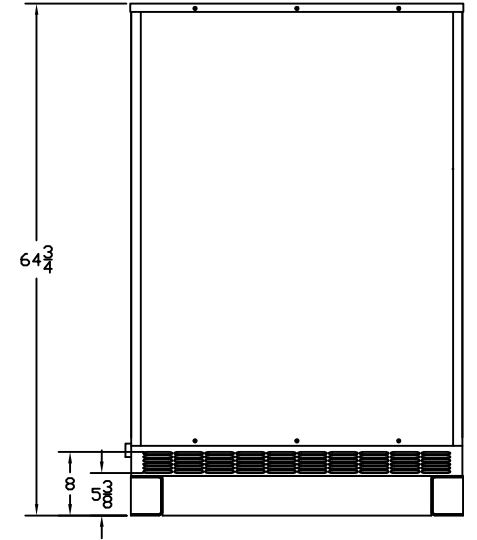

OUTLINE DIMENSIONS FOR 41 THRU 62 KW LEVEL 3 ENCLOSURE (HINGED DOORS & HOSPITAL GRADE SILENCER)

TOP VIEW

FRAME VIEW

GENERATOR END VIEW

SIDE VIEW

RADIATOR END VIEW