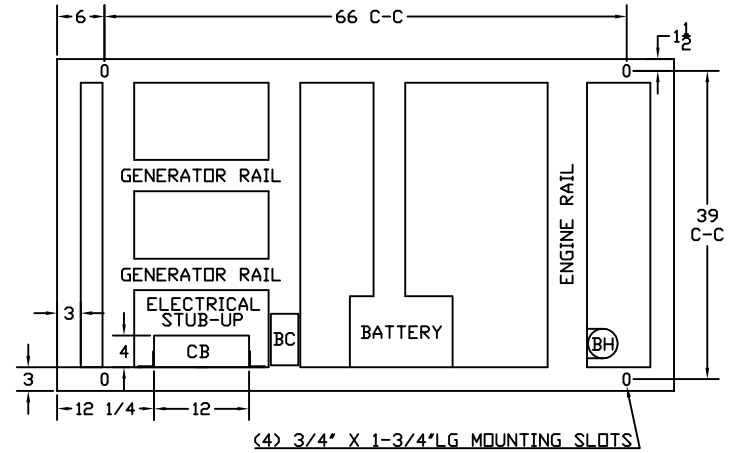

OUTLINE DIMENSIONS FOR 41 THRU 62 KW LEVEL 3 ENCLOSURE (HINGED DOORS & HOSPITAL GRADE SILENCER)

TOP VIEW

FRAME VIEW

GENERATOR END VIEW

SIDE VIEW

RADIATOR END VIEW