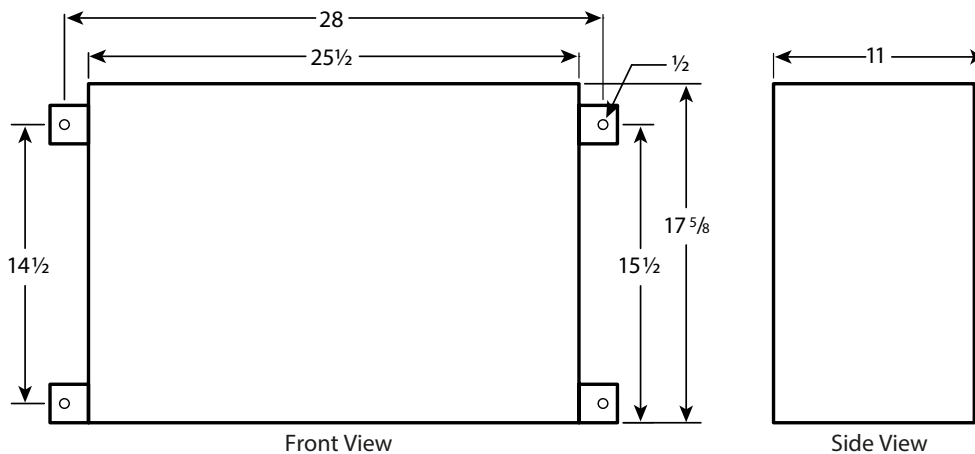

Ideal for applications where consistent and stable power delivery is critical, the RONK POWRSOFT offers a cost-effective and low-maintenance solution for enhancing rotary phase converter performance. Designed with industrial durability and seamless integration in mind, it ensures that your power system operates with maximum efficiency while extending the lifespan of your rotary phase converter.

POWRSOFT Type	1Ø Input	Weight (approx.)	Rotary Converter Frame	ROTO-CON®		ROTOVERTER®	
				Type P*	Type D-1	Type C	Type D
PWRS-2R-30	240V	30 lbs.	Up to 256	≤30 kVA	≤12 kVA	≤30 kVA	≤12 kVA
PWRS-2R-100	240V	33 lbs.	284 to 326	40 kVA – 100 kVA	14 kVA – 35 kVA	40 kVA – 100 kVA	14 kVA – 35 kVA
PWRS-2R-150	240V	38 lbs.	364 to 365	120 kVA – 150 kVA	42 kVA – 52.5 kVA	120 kVA – 150 kVA	42 kVA – 52.5 kVA
PWRS-4R-60	480V	34 lbs.	Up to 286	≤60 kVA	≤21 kVA	≤60 kVA	≤21 kVA
PWRS-4R-150	480V	38 lbs.	324 to 365	80 kVA – 150 kVA	28 kVA – 52.5 kVA	80 kVA – 150 kVA	28 kVA – 52.5 kVA

* Works with all rotary phase converters except ROTO-CON Type CP

POWRSOFT Enclosure Dimensions (in inches)

Note : POWRSOFT is designed to work only with Ronk rotary phase converters. These new units can also be retrofitted into an existing Ronk converter installation.

Revised 2025.05

Sales: 1-800-221-7665 • Service & Support: 1-217-563-8333

PO Box 160, 106 E State Street, Nokomis, IL 62075-0160 • sales@ronkelectrical.com • www.ronkelectrical.com